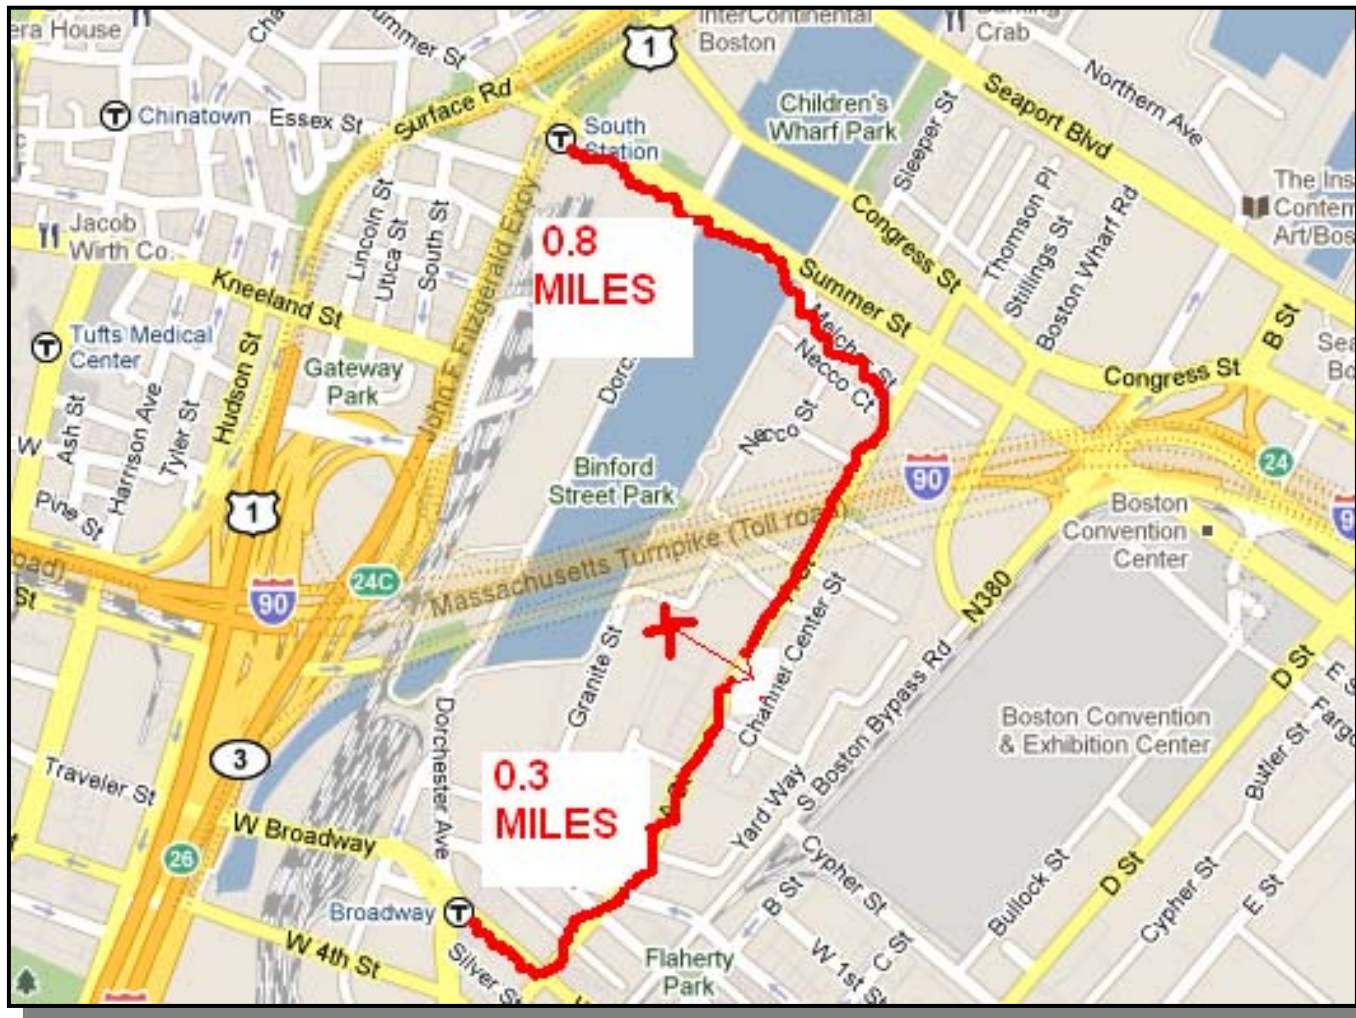

Future Site
District #1 & BOS
Field Office

**U.S. Citizenship
and Immigration
Services**

Location: 5 Channel Center South Boston

Map – Walking from Stations

Commute Options

MBTA – Red Line, Commuter Rail & Buses into South Station

New office is .8 of a mile from South Station and .3 of a mile from Broadway Station. Number 11 Bus from South Station travels A St., one street over from Channel Center.

Channel Center Shuttle – Channel Center provides a continuous shuttle bus between South Station and Broadway during rush hours.

Parking – Surface parking next to Channel Center is \$250/mo and additional surface parking 4 min's walk away for \$220/mo. Covered parking 5 min's walk away is \$275-\$300/mo.

Relocation Timeframe

Projected Relocation Date